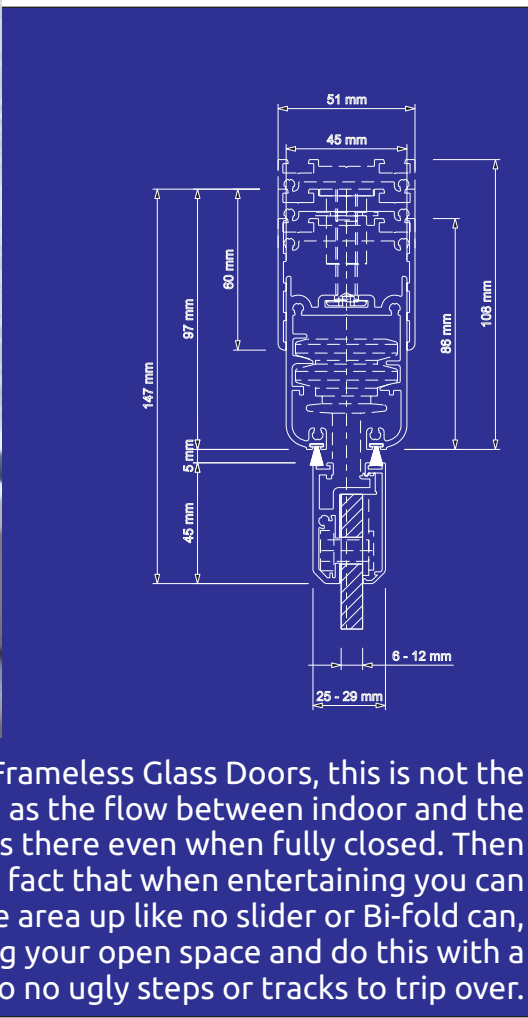

California System

Stacking folding frameless door