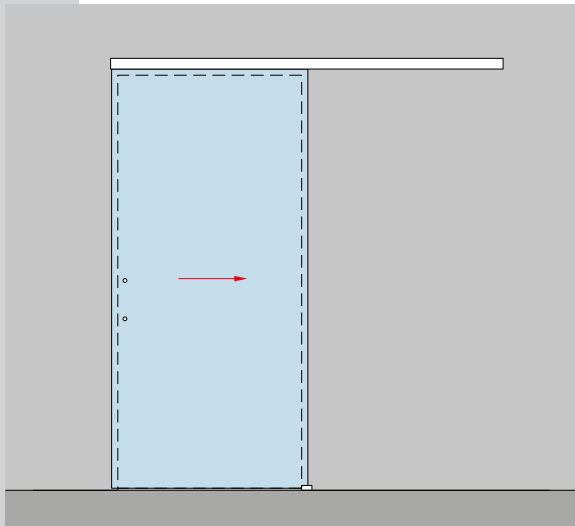

# Manhattan System

Concealed mechanism slider

options to suite all spaces

Double leaf fixed to outside of reveal

Single leaf sliding + Fixed pane to inside of reveal

Single leaf fixed to outside of reveal

Double leaf sliding + 2x Fixed panes to inside of reveal