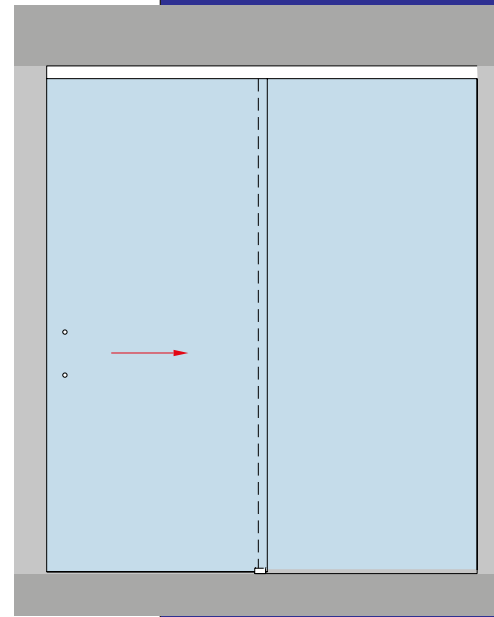

Single leaf sliding + Fixed pane to inside of reveal