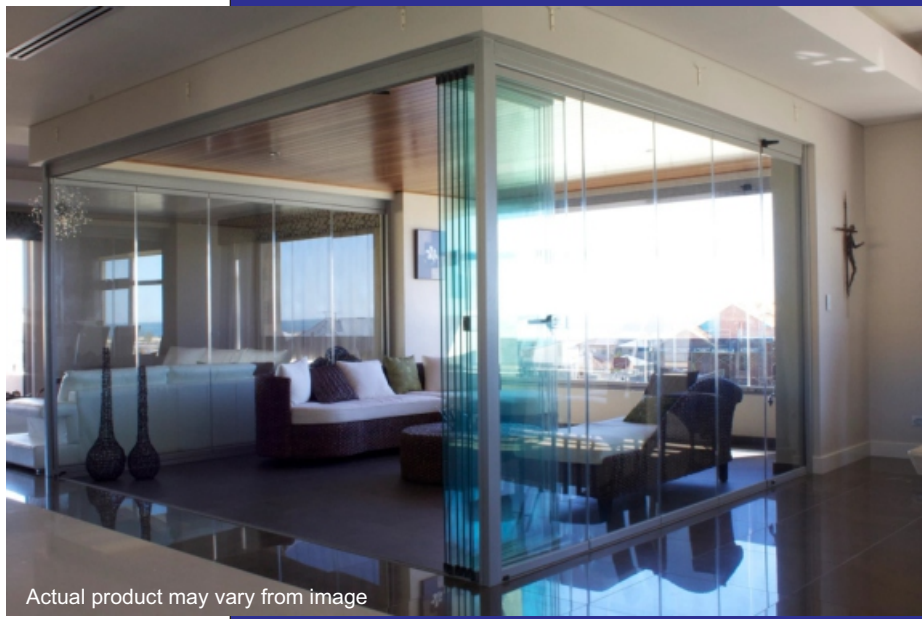

This is quality teamed with ingenuity at its best, made to the highest standard of quality.

Actual product may vary from image

Frameless Glass Doors are an incredible addition to a new home or a renovation. Creating seamless transitions between the inside and the outdoors, both when completely open or totally closed.

Actual product may vary from image

Actual product may vary from image

frameless  
-  
stacking  
-  
sliding  
-  
folding

Stax Frameless has revolutionised the standard sliding glass door by designing sliding door systems for the modern home. A sheer sliding glass wall with frameless glass panels so your view is never compromised.