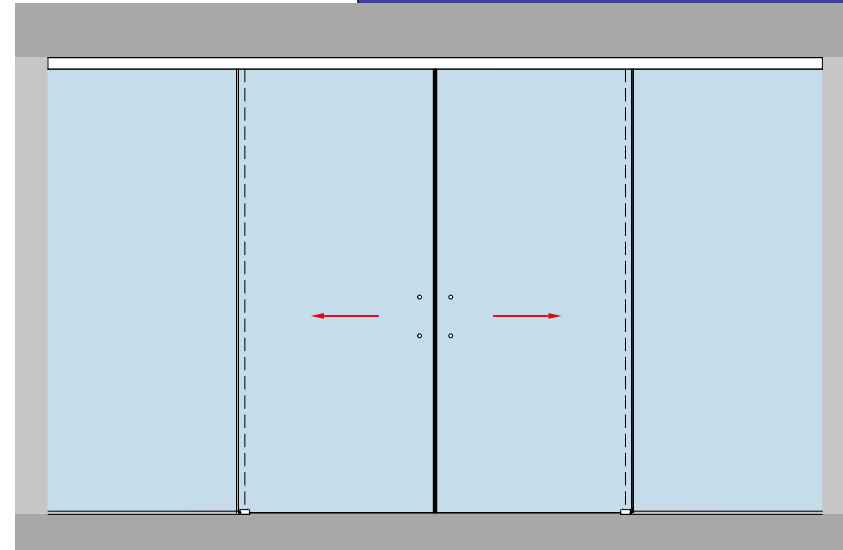

With clamp-type fittings, the need to drill and cut the glass is eliminated. Fast, simple fitting, saving time and

Manhattan System

Concealed mechanism slider

options to suite all spaces

Double leaf fixed to outside of reveal

Single leaf sliding + Fixed pane to inside of reveal

Single leaf fixed to outside of reveal

Double leaf sliding + 2x Fixed panes to inside of reveal

New York Slider

Track hanger sliding system

Actual product may vary from image