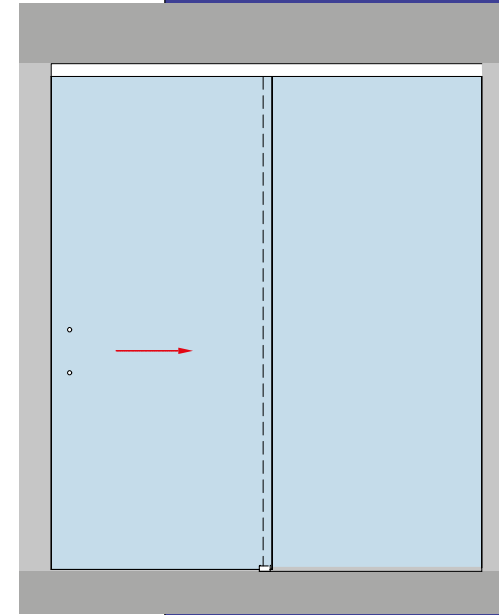

With clamp-type fittings, the need to drill and cut the glass is eliminated. Fast, simple fitting, saving time and

Manhattan System

Concealed mechanism slider

options to suite all spaces

Double leaf fixed to outside of reveal

Single leaf sliding + Fixed pane to inside of reveal

Single leaf fixed to outside of reveal

Double leaf sliding + 2x Fixed panes to inside of reveal

New York Slider

Track hanger sliding system

Actual product may vary from image