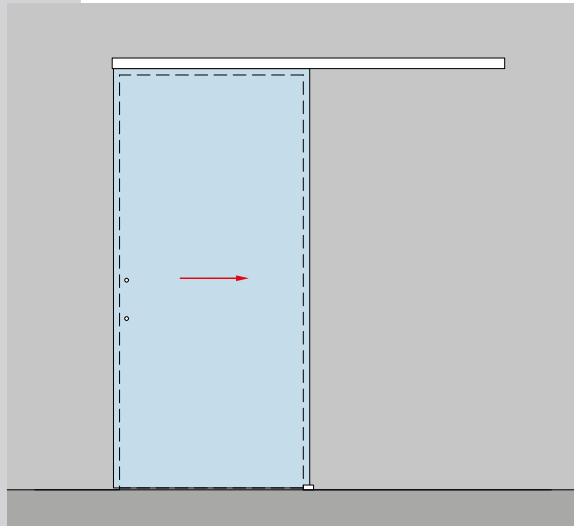

With clamp-type fittings, the need to drill and cut the glass is eliminated. Fast, simple fitting, saving time and

Manhattan System

Concealed mechanism slider

options to suite all spaces

Double leaf fixed to outside of reveal

Single leaf sliding + Fixed pane to inside of reveal

Single leaf fixed to outside of reveal

Double leaf sliding + 2x Fixed panes to inside of reveal

New York Slider

Track hanger sliding system

Actual product may vary from image