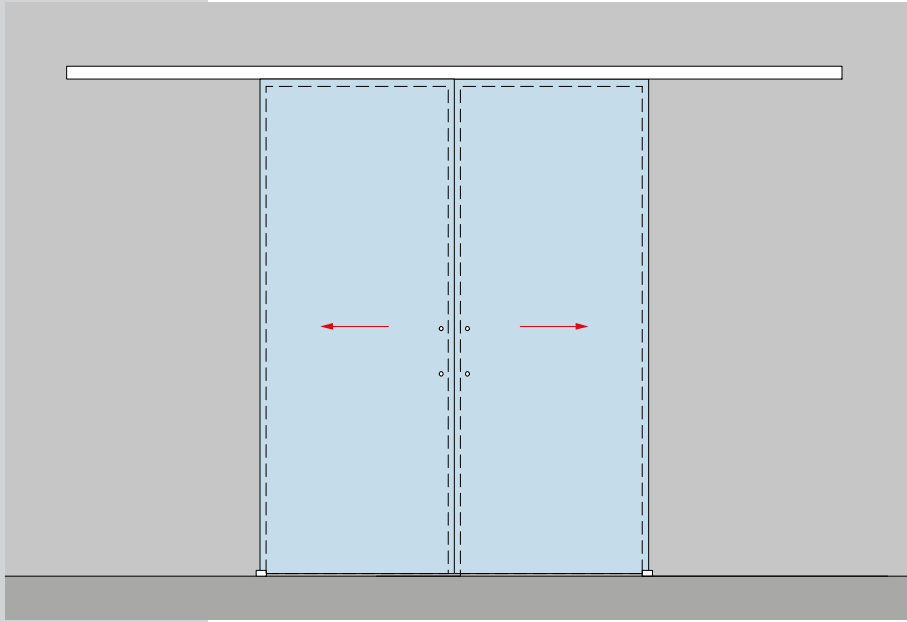

Actual product may vary from image

Actual product may vary from image

The doors are gently decelerated as well as being reliably held in both their closed and opened states by specially developed catch-type buffers.

With clamp-type fittings, the need to drill and cut the glass is eliminated. Fast, simple fitting, saving time and

Manhattan System

Concealed mechanism slider

options to suite all spaces

Double leaf fixed to outside of reveal

Single leaf sliding + Fixed pane to inside of reveal

Single leaf fixed to outside of reveal

Double leaf sliding + 2x Fixed panes to inside of reveal

New York Slider

Track hanger sliding system

Actual product may vary from image