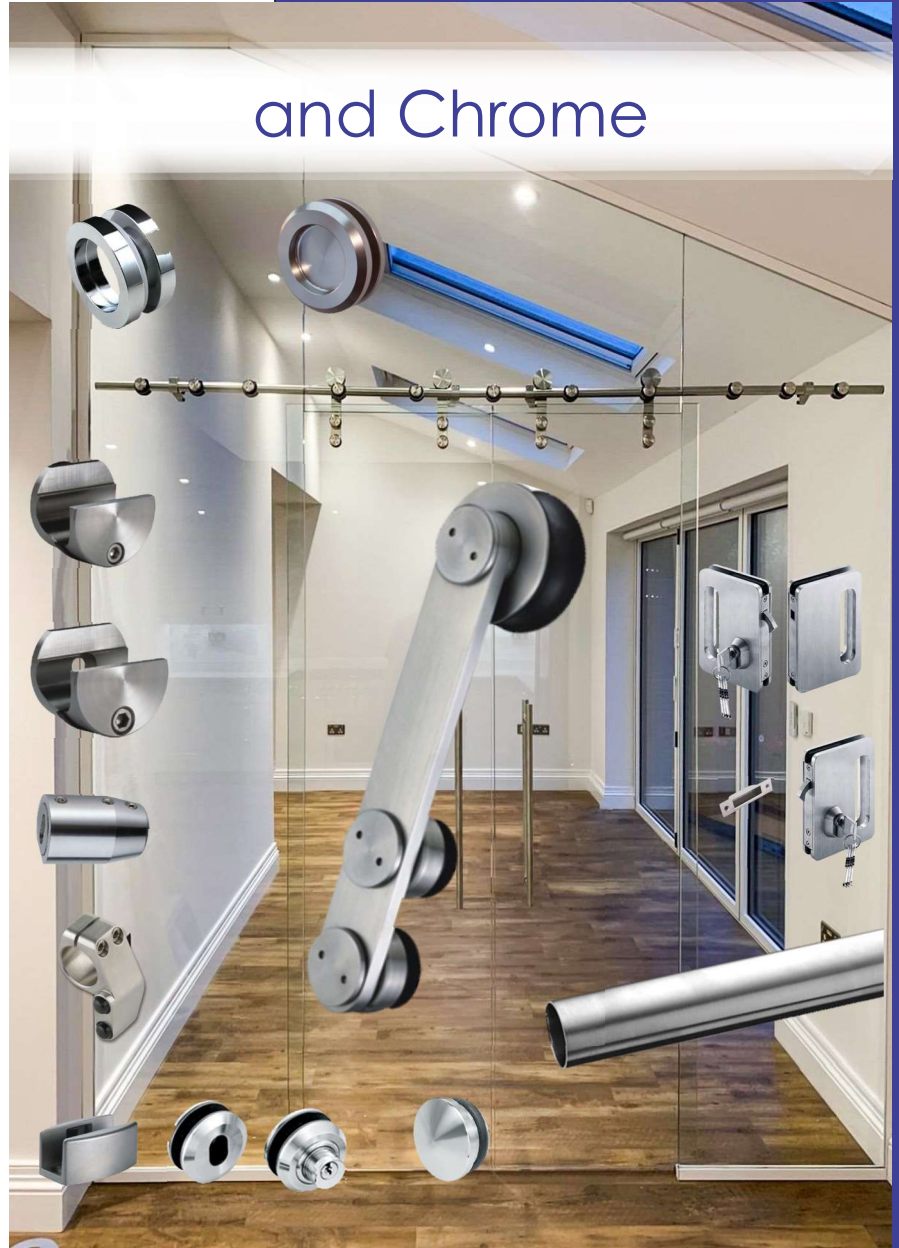

New York Slider

Track hanger sliding system

Available in Black

and Chrome