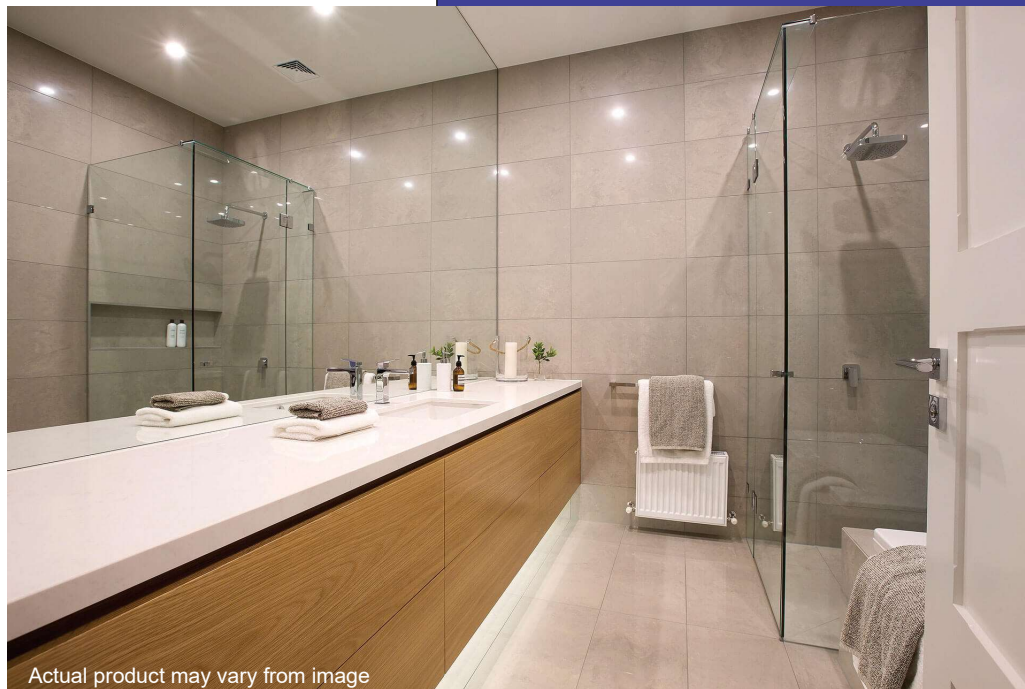

Actual product may vary from image

Hardware is available in chrome plated brass, zinc alloy and stainless steel. All in a variety of styles and either satin, polished or black, gold, antique brass or chrome.

All hardware is designed and selected to ensure years of trouble free use.

Classic