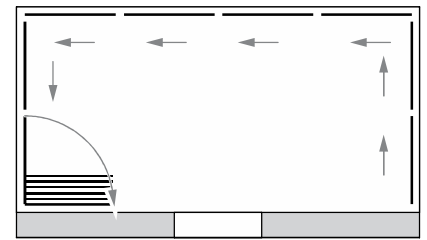

With the Frameless Glass Doors, this is not the case, as the flow between indoor and the outdoors is there even when fully closed. Then add to the fact that when entertaining you can open the area up like no slider or Bi-fold can, maximising your open space and do this with a flush track, so no ugly steps or tracks to trip over.

Straight Systems

Segmented Systems

Angle Solutions 90°-180°

space - light - freedom - safety

Stax Frameless Products