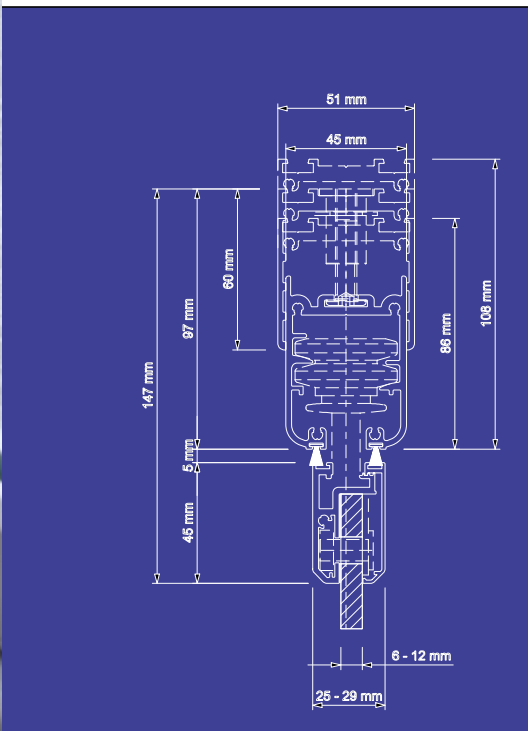

California System

Stacking folding frameless door