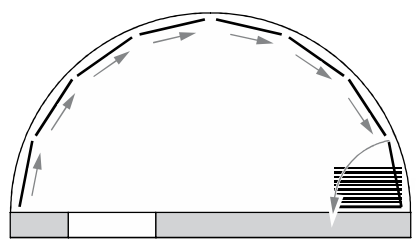

California System

Stacking folding frameless door

For the most part, nobody really opens their Bi-folds or sliders completely unless entertaining. In reality these doors usually remain closed for 99% of the time, and during this time the

With the Frameless Glass Doors, this is not the case, as the flow between indoor and the outdoors is there even when fully closed. Then add to the fact that when entertaining you can open the area up like no slider or Bi-fold can, maximising your open space and do this with a flush track, so no ugly steps or tracks to trip over.

Straight Systems

Segmented Systems

Angle Solutions 90°-180°

space - light - freedom - safety

Stax Frameless Products