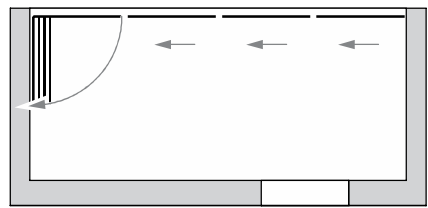

California System

Stacking folding frameless door

For the most part, nobody really opens their Bi-folds or sliders completely unless entertaining. In reality these doors usually remain closed for 99% of the time, and during this time the

With the Frameless Glass Doors, this is not the case, as the flow between indoor and the outdoors is there even when fully closed. Then add to the fact that when entertaining you can open the area up like no slider or Bi-fold can, maximising your open space and do this with a flush track, so no ugly steps or tracks to trip over.

Straight Systems

Segmented Systems

Angle Solutions 90°-180°

space - light - freedom - safety

Stax Frameless Products