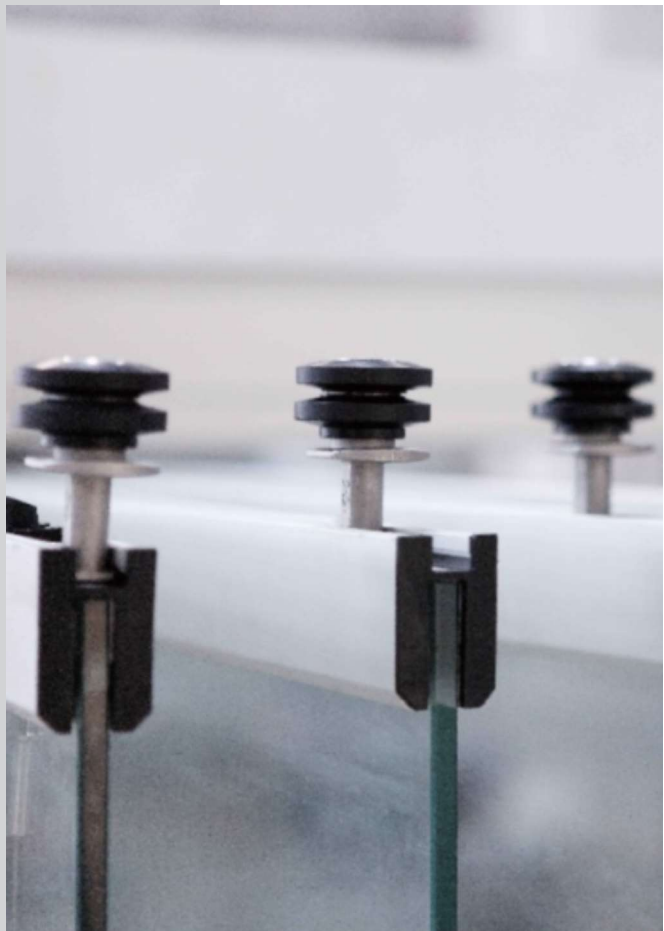

California System

Stacking folding frameless door